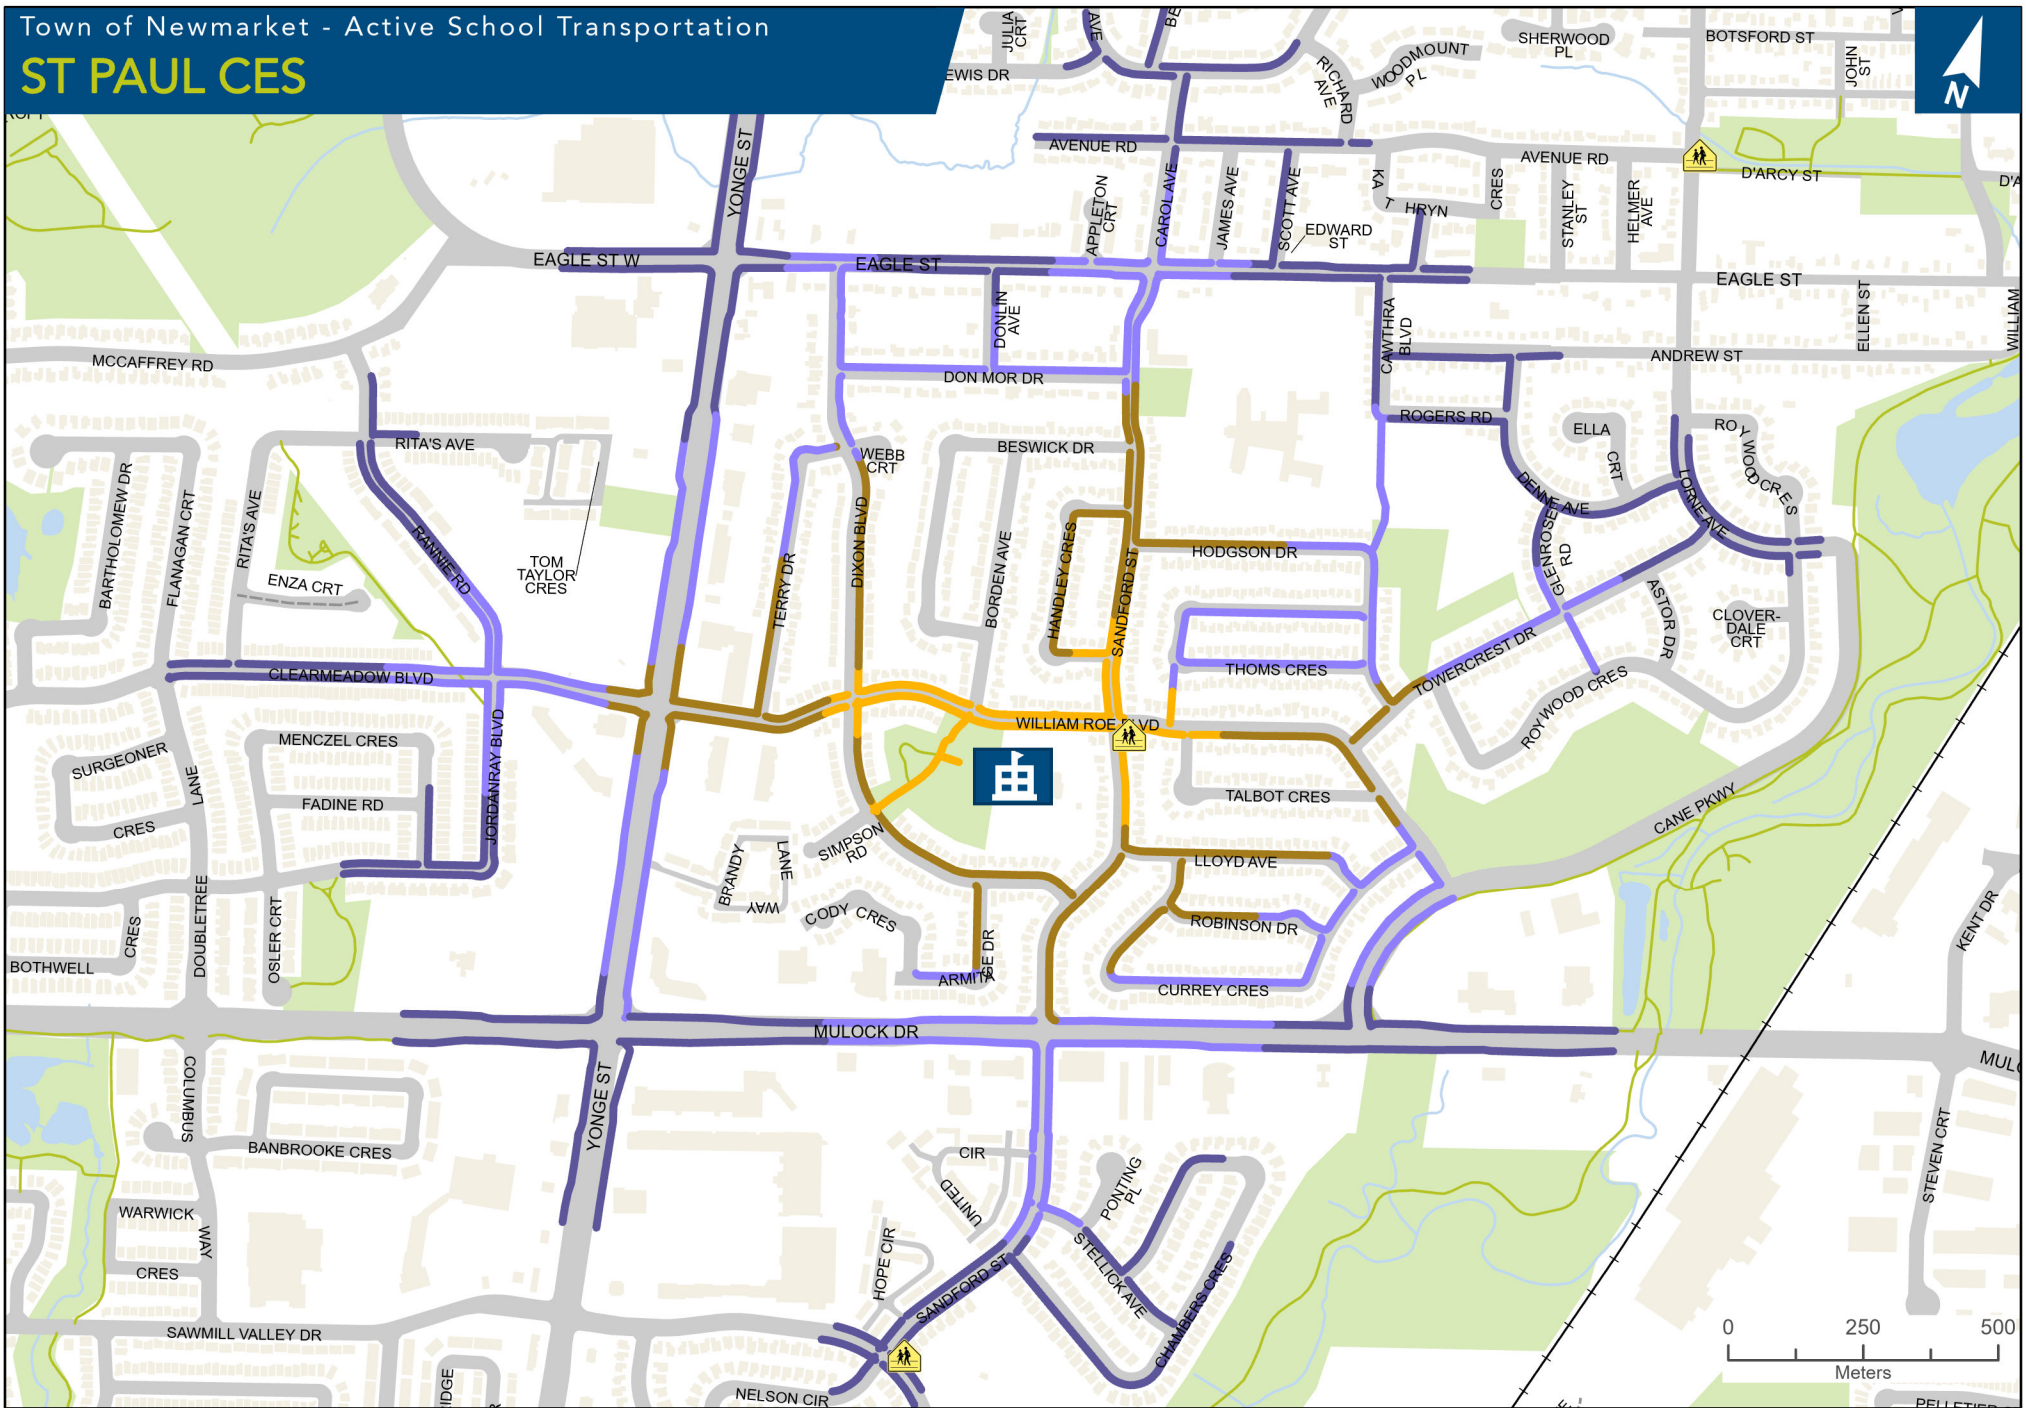

ST PAUL CES

Approximate Walk Time in Minutes (m/s)

Legend

- 0 - 5
- 10 - 15
- ⚓ Elementary School
- Future road
- Trail
- Watercourse
- Building
- Park
- Waterbody
- Municipal boundary
- Crossing guard
- Railway