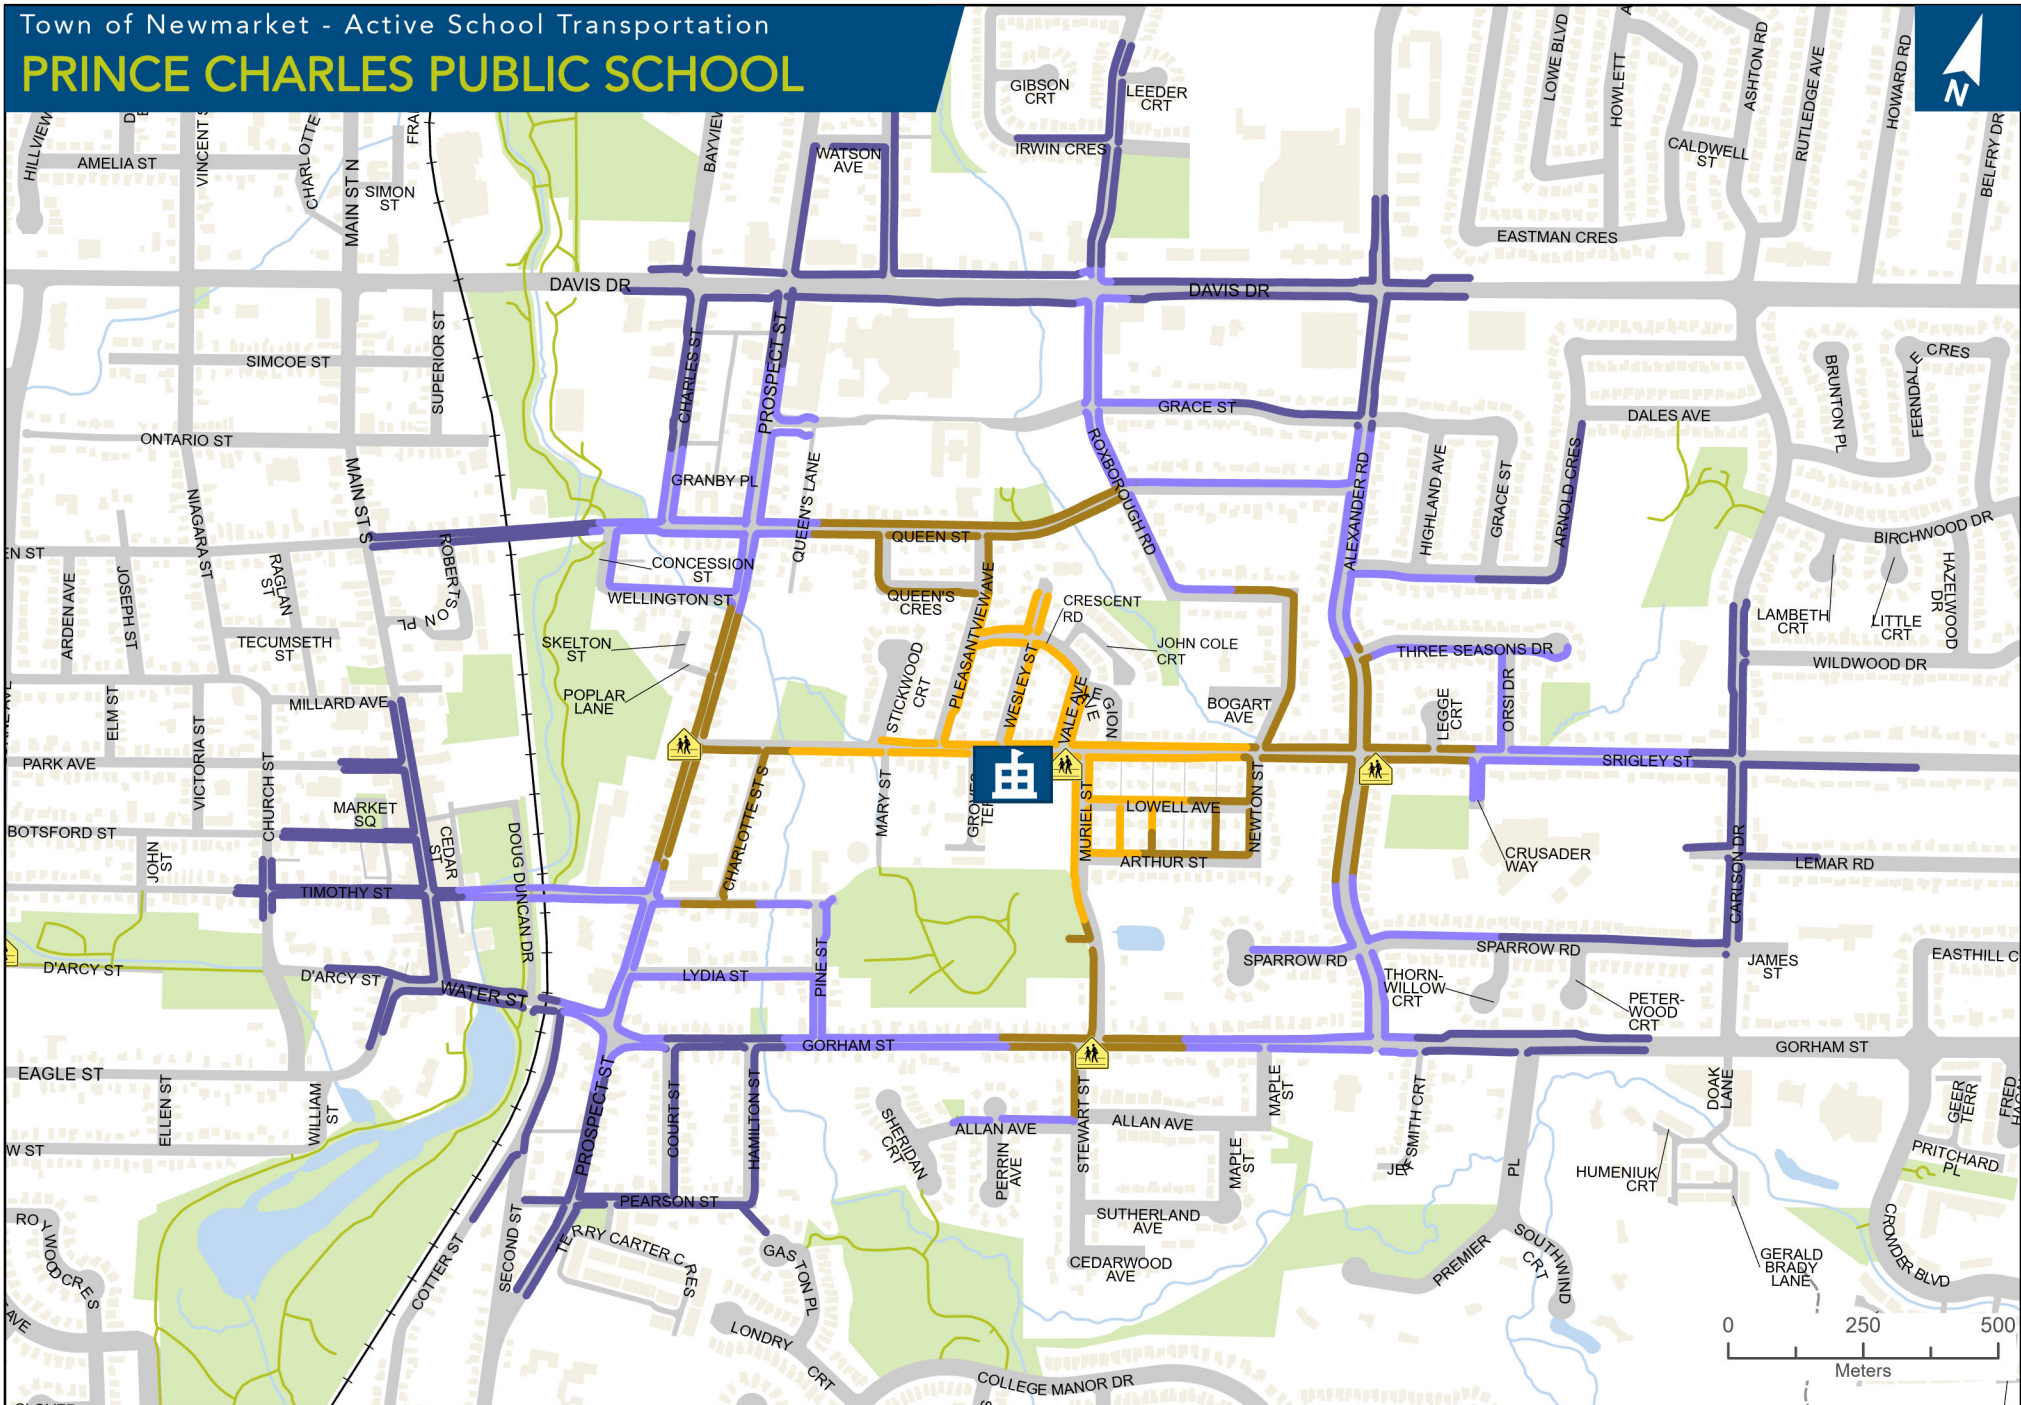

# PRINCE CHARLES PUBLIC SCHOOL

Approximate Walk Time in Minutes (m/s)

**Legend**

- 0 - 5
- 10 - 15
- Elementary School
- Future road
- Trail
- Watercourse
- Park
- Waterbody
- Crossing guard
- Railway
- Building
- Municipal boundary