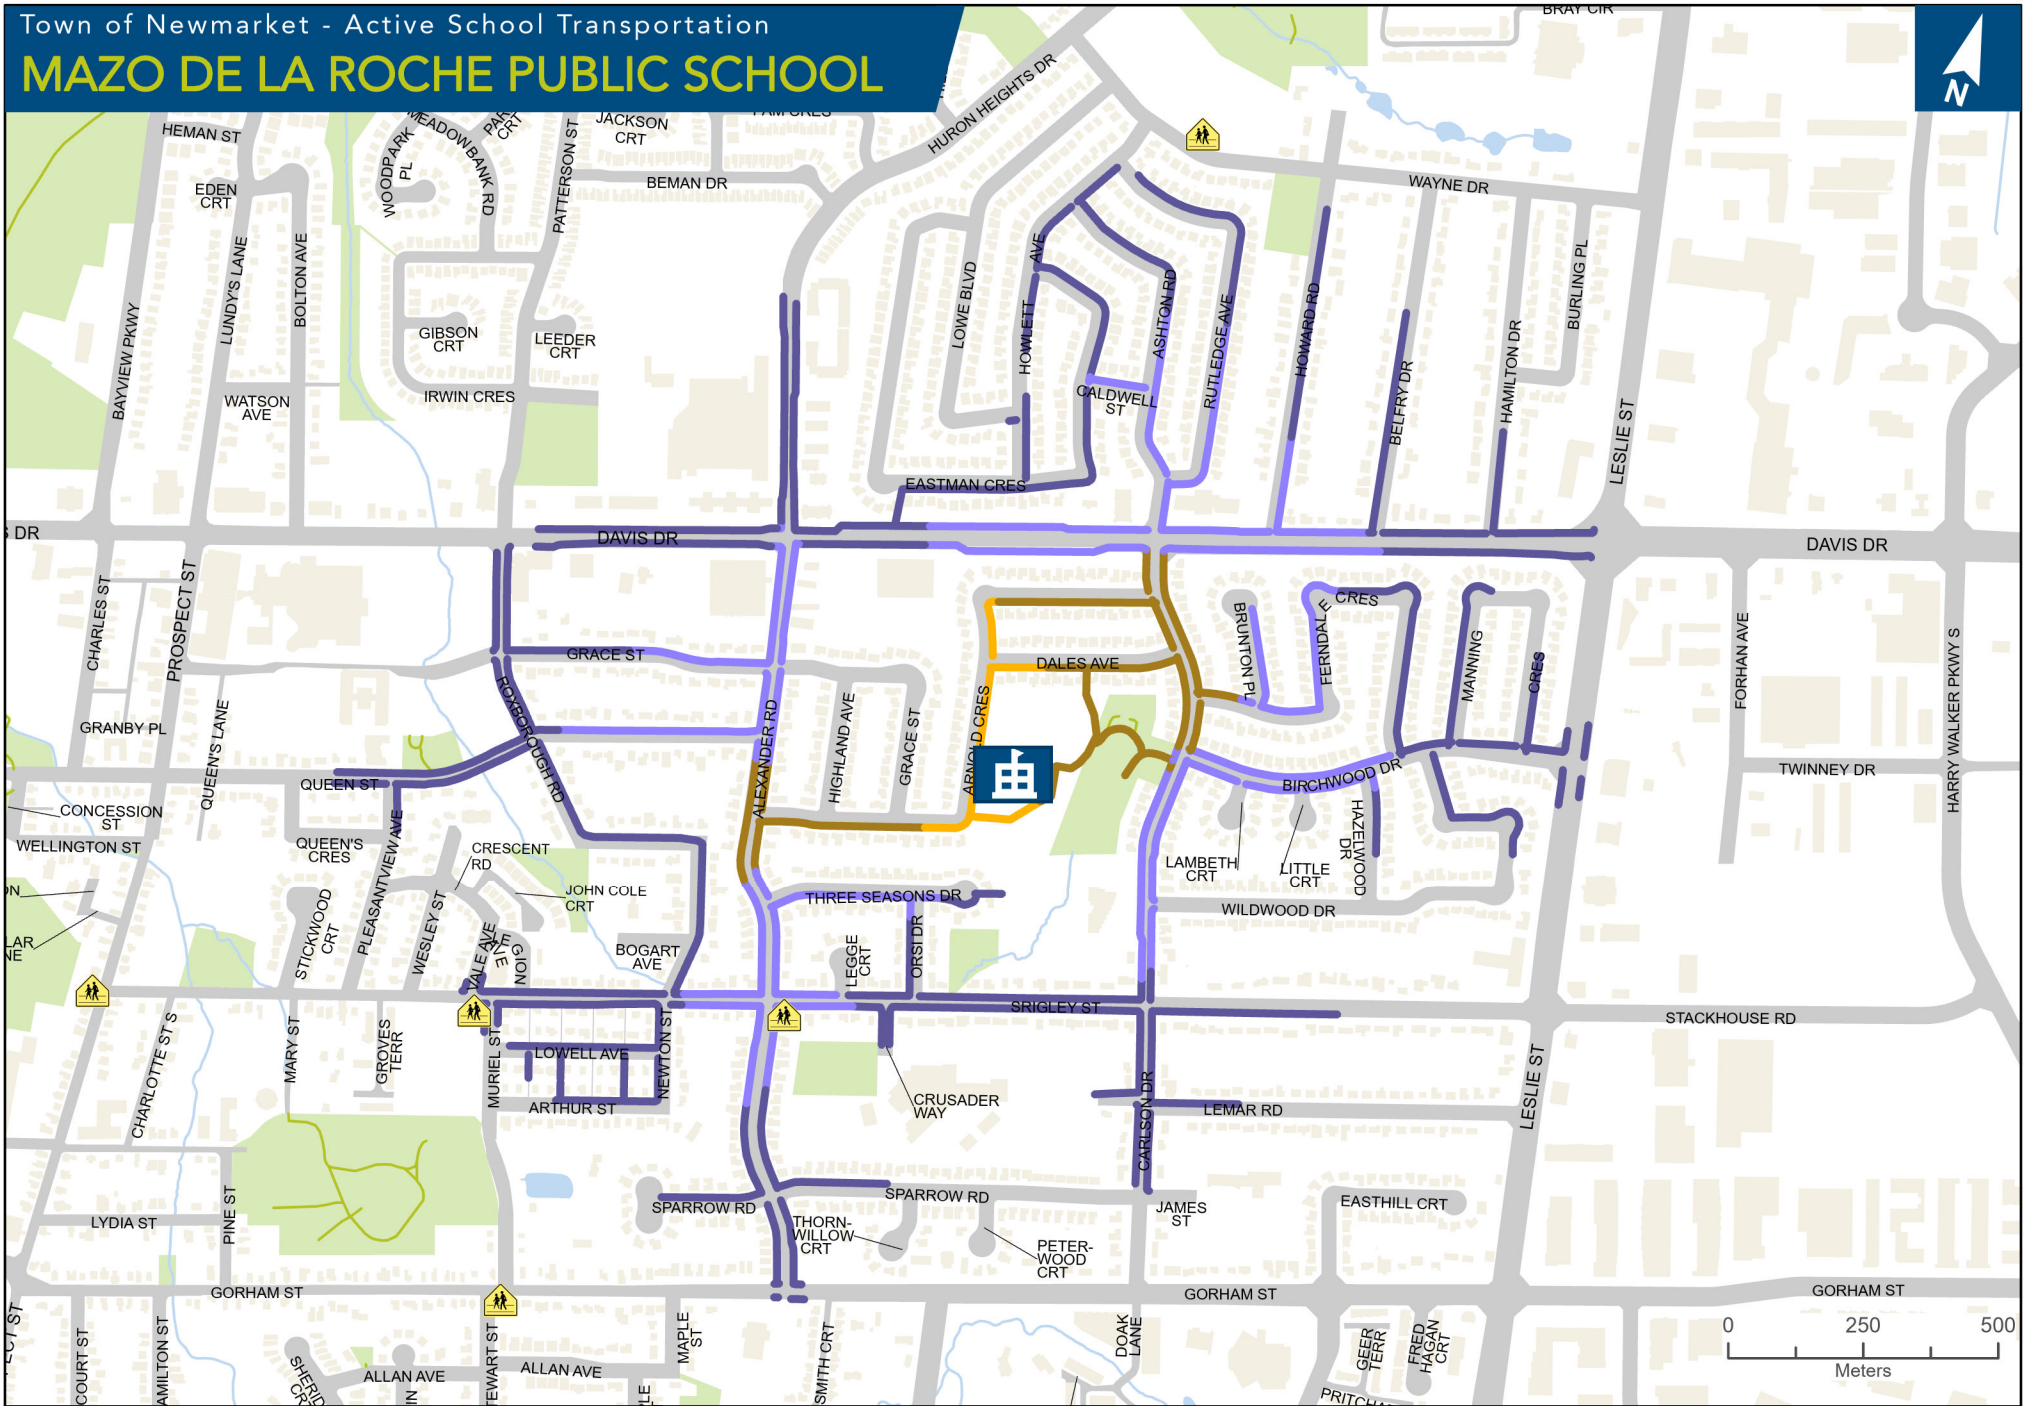

Town of Newmarket - Active School Transportation

MAZO DE LA ROCHE PUBLIC SCHOOL

Approximate Walk Time in Minutes (m/s)

Legend

- | | | | | | | | | | | | | | |
|--|--------|--|---------|--|-------------------|--|-------------|--|-------|--|-------------|--|--------------------|
| | 0 - 5 | | 10 - 15 | | Elementary School | | Future road | | Trail | | Watercourse | | Building |
| | 5 - 10 | | 15 - 20 | | Crossing guard | | Railway | | Park | | Waterbody | | Municipal boundary |