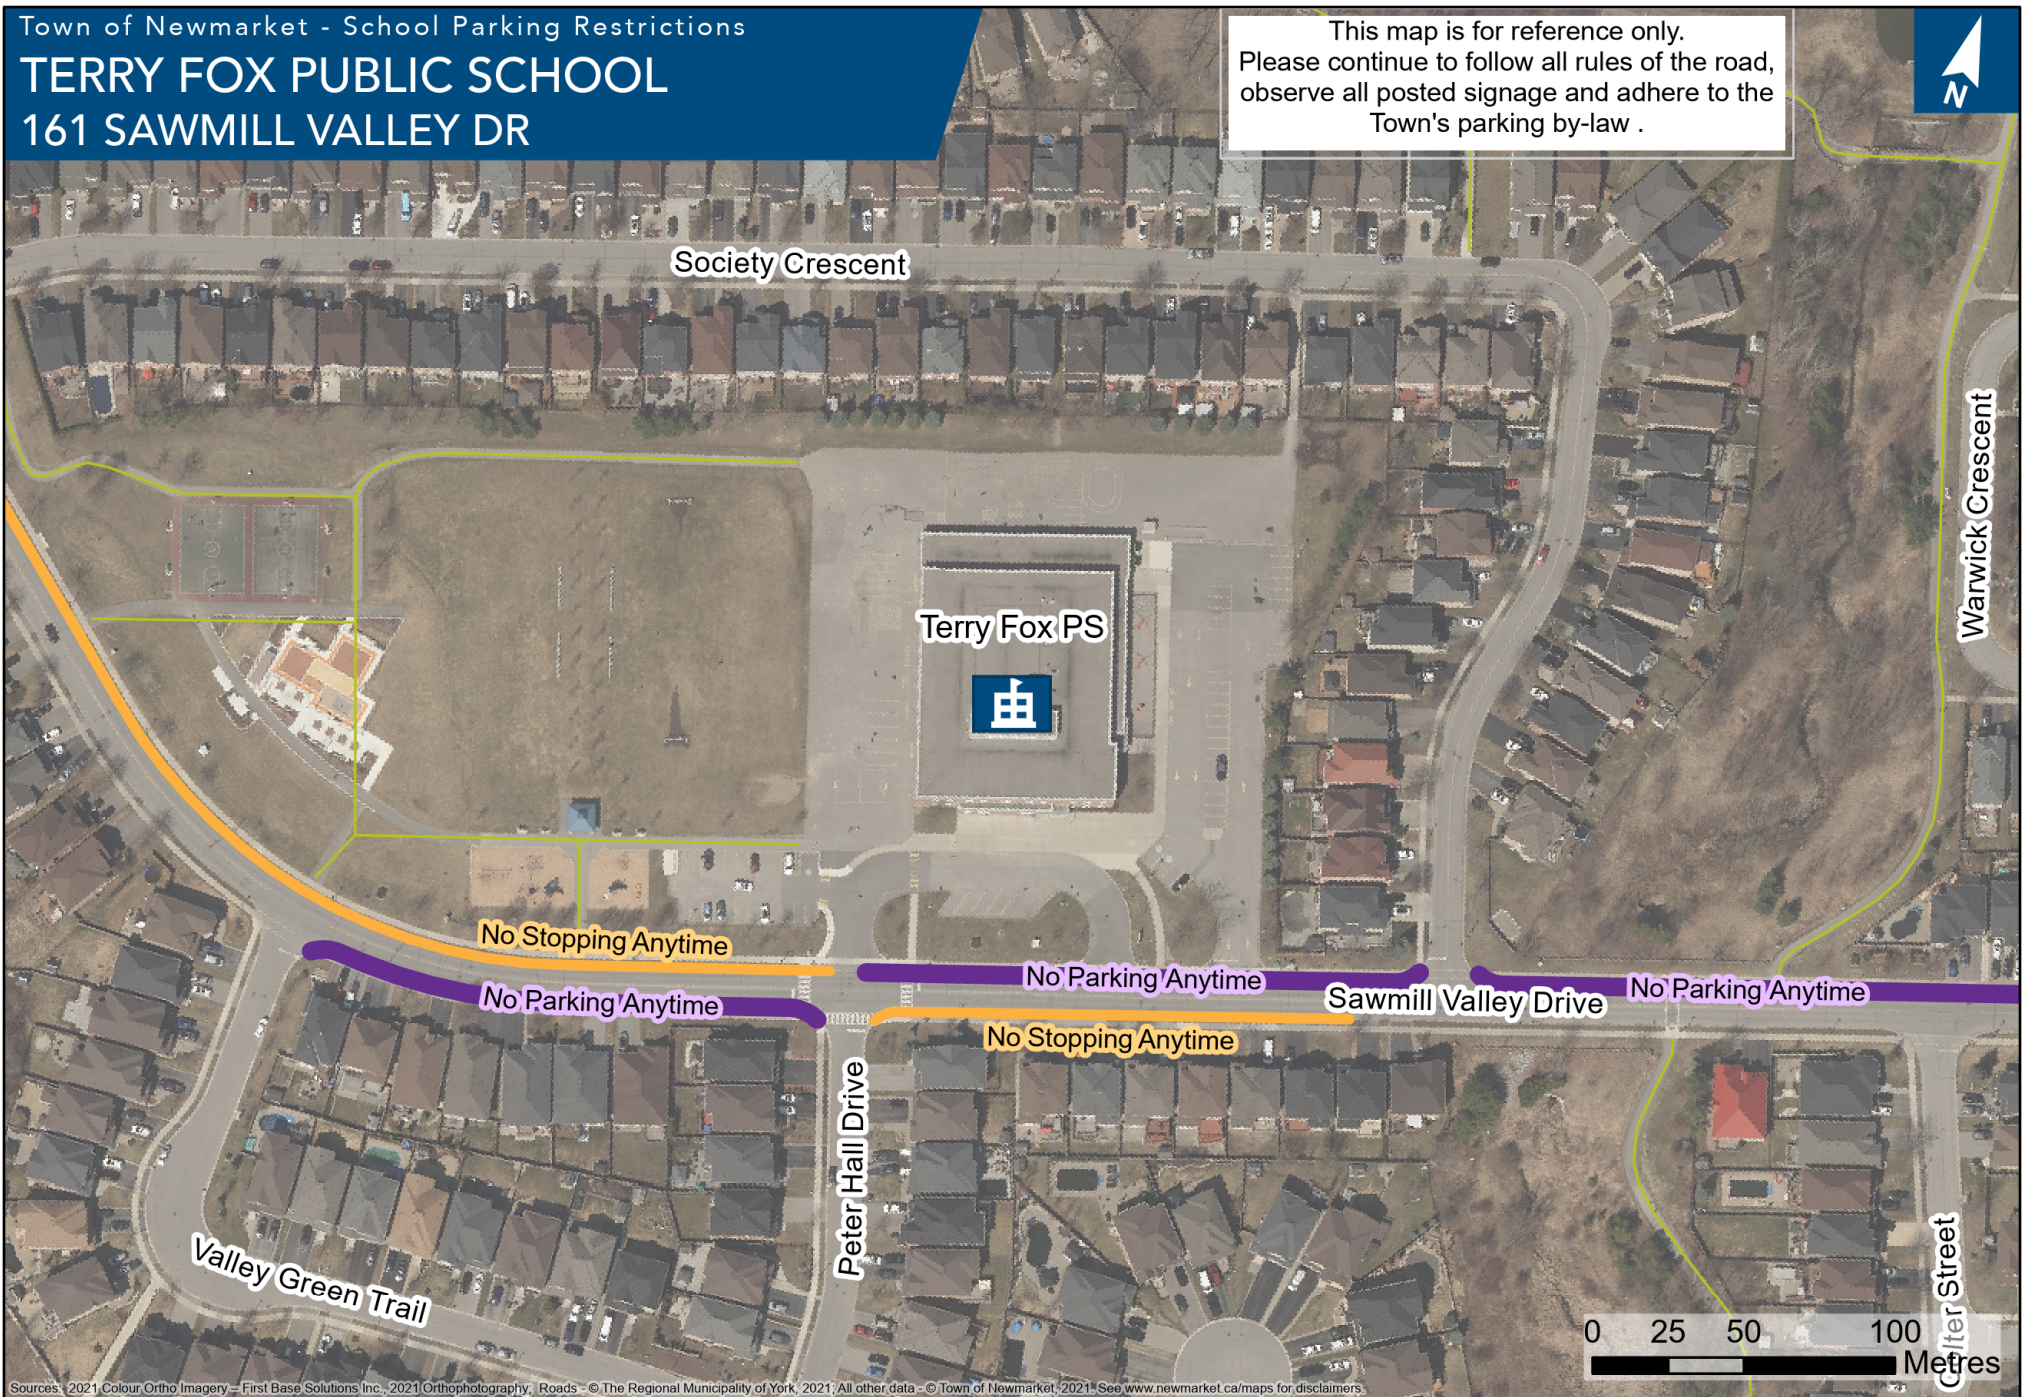

TERRY FOX PUBLIC SCHOOL

161 SAWMILL VALLEY DR

This map is for reference only.
Please continue to follow all rules of the road,
observe all posted signage and adhere to the
Town's parking by-law .

Sources: ©2021 Colour Ortho Imagery – First Base Solutions, Inc., 2021 Orthophotography, Roads – ©The Regional Municipality of York, 2021, All other data – © Town of Newmarket, 2021. See www.newmarket.ca/maps for disclaimers.

Parking Restrictions

-  No Parking
-  No Stopping

-  Elementary School
-  Future road

-  Railway
-  Trail

Designed & Produced by
Information Technology – GIS
Printed: December, 2021