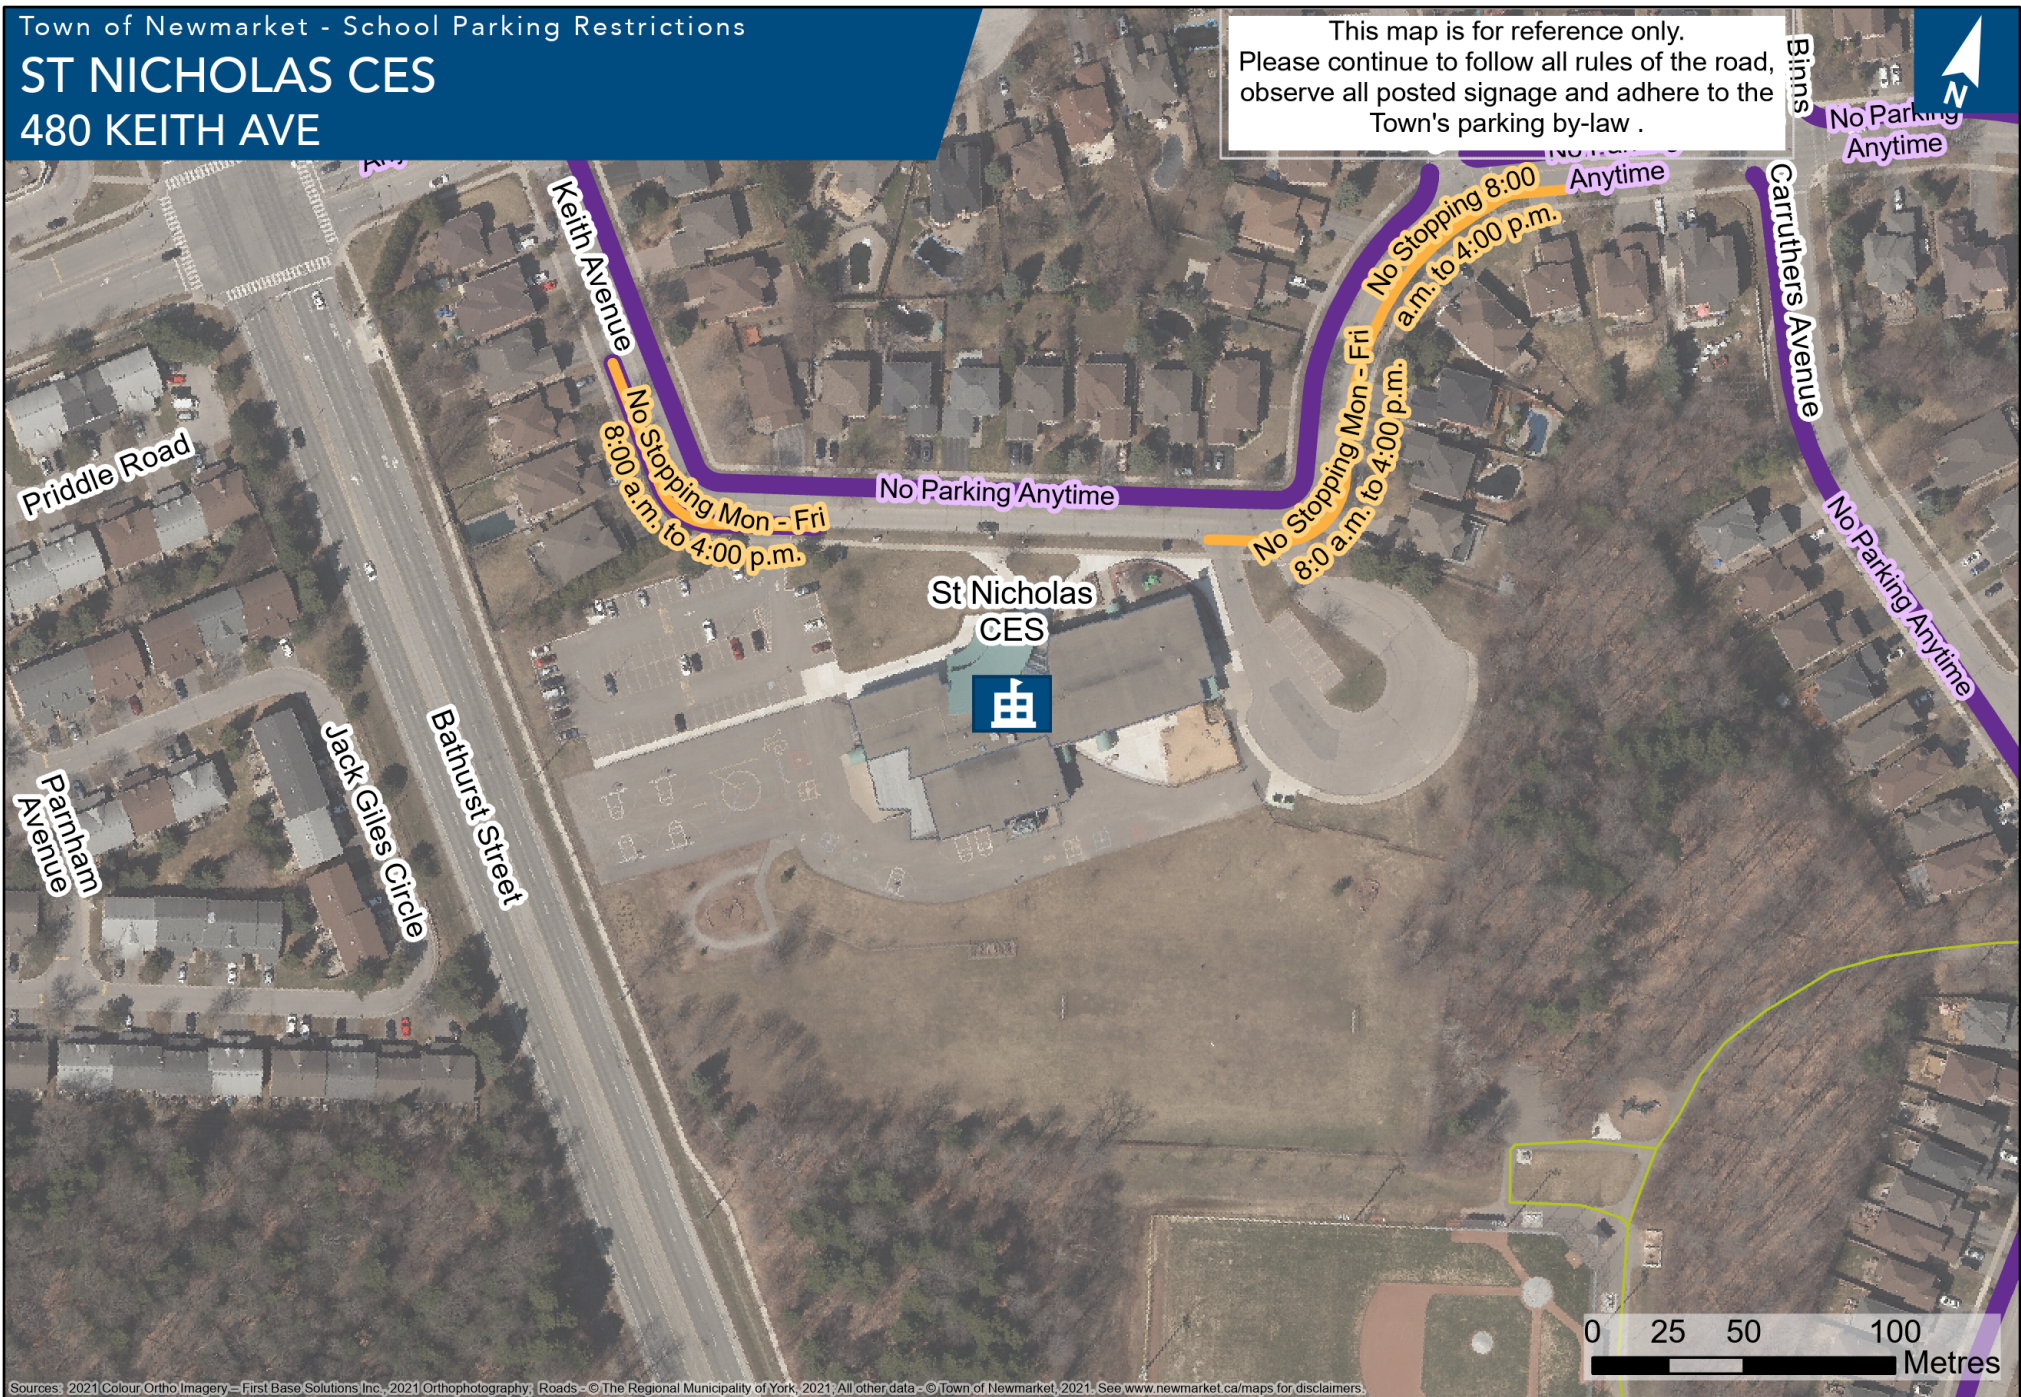

ST NICHOLAS CES

480 KEITH AVE

This map is for reference only.
Please continue to follow all rules of the road,
observe all posted signage and adhere to the
Town's parking by-law .

Sources: 2021 Colour Ortho Imagery – First Base Solutions Inc., 2021 Orthophotography; Roads – © The Regional Municipality of York, 2021; All other data – © Town of Newmarket, 2021. See www.newmarket.ca/maps for disclaimers.

Parking Restrictions

- No Parking
- No Stopping
- Elementary School
- Future road
- Railway
- Trail

Designed & Produced by
Information Technology – GIS
Printed: December, 2021