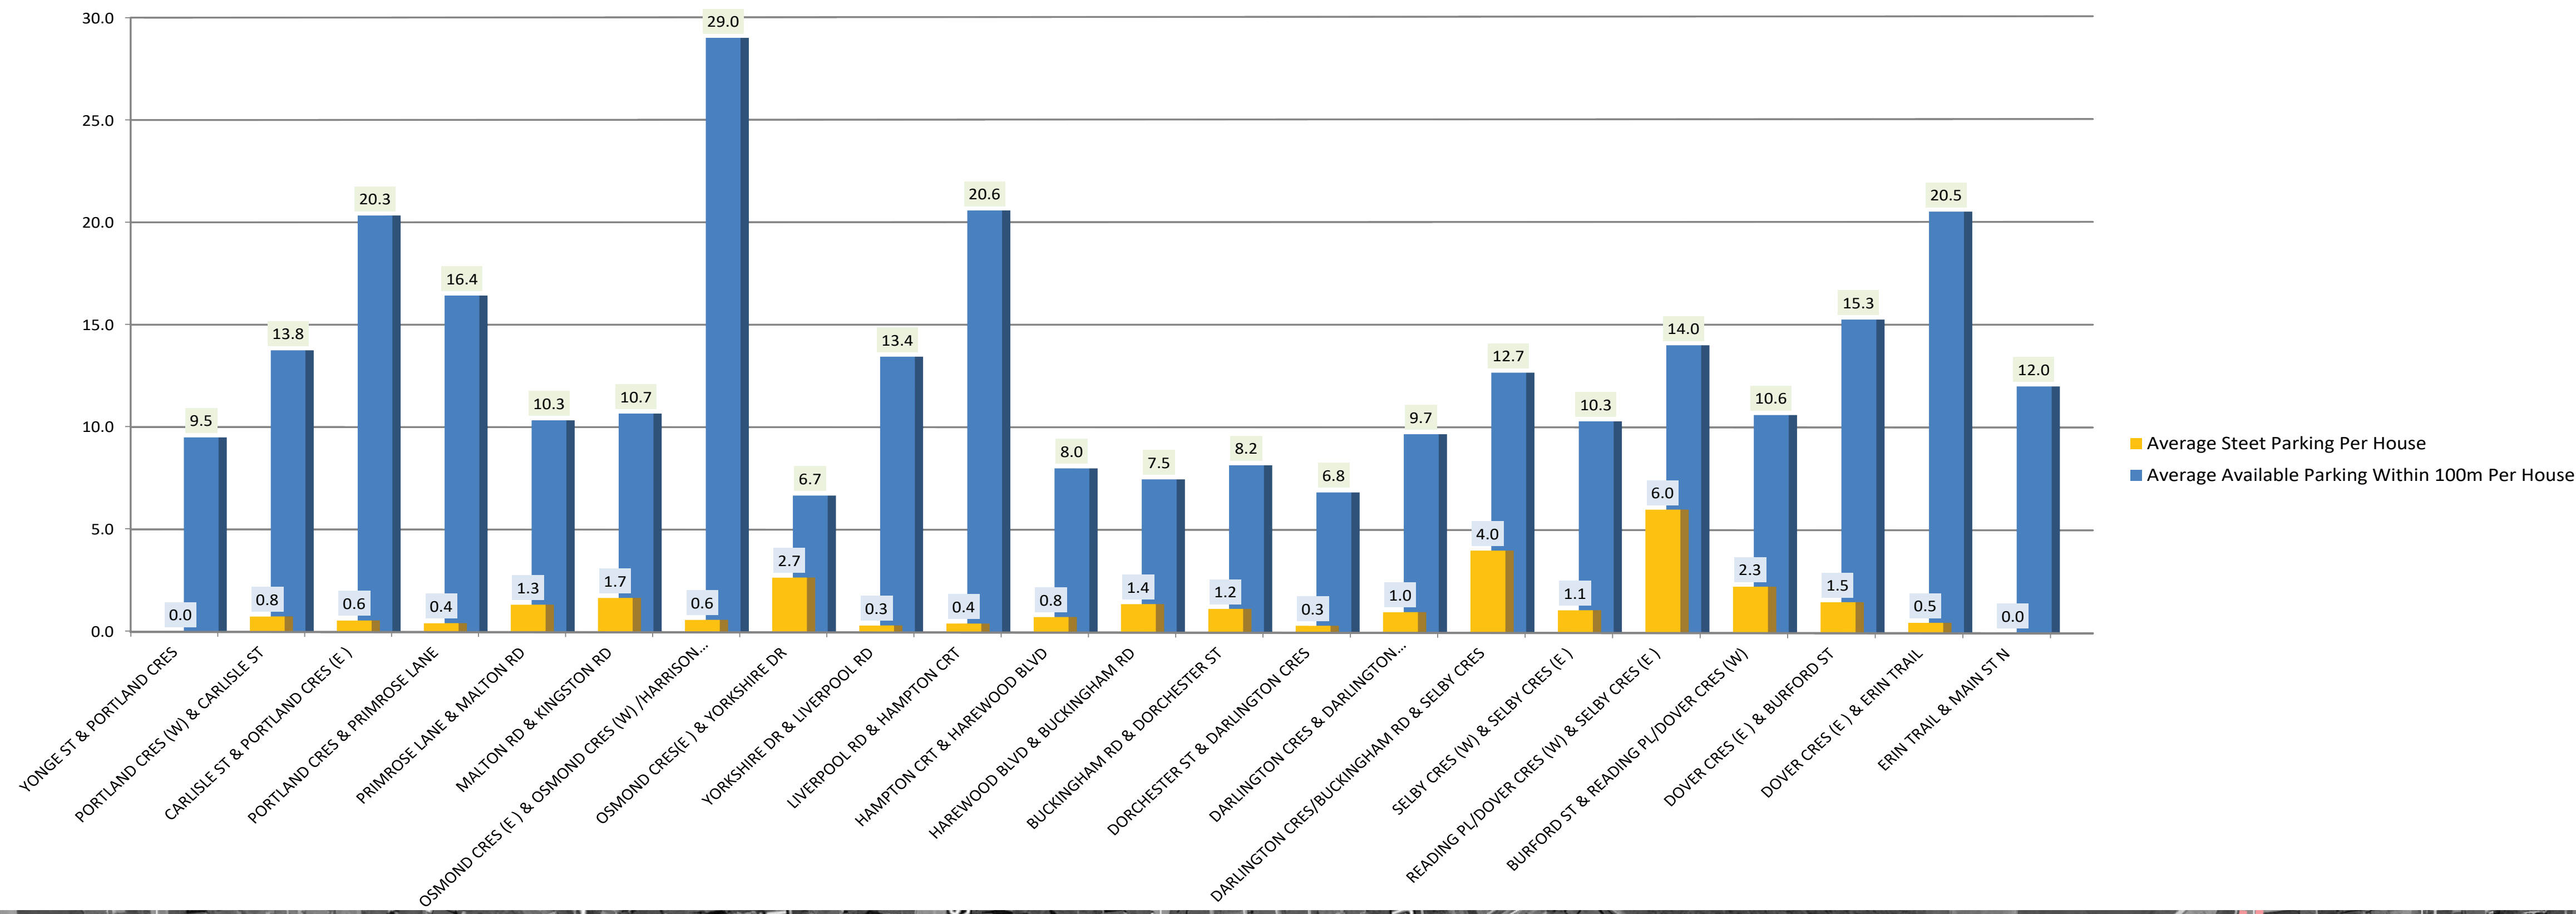

London Road Parking Supply

Designed & Produced by
Transportation Services
Printed: Feb, 2020

Sources: Imagery ©2018 Google, Map data ©2018 Google, © The Regional Municipality of York, 2019; All other data - Town of Newmarket, 2020.
DISCLAIMER: This document is provided by Transportation Services for PIC, non-commercial use. While every effort has been made to accurately depict the information, data/mapping errors may exist. This map has been produced for illustrative purposes only. It is not a substitute for legal survey.

TRAFFIC FACT

**THERE IS AN AVERAGE OF
4.7 PARKING SPACES PER
HOUSE ON LONDON RD!**