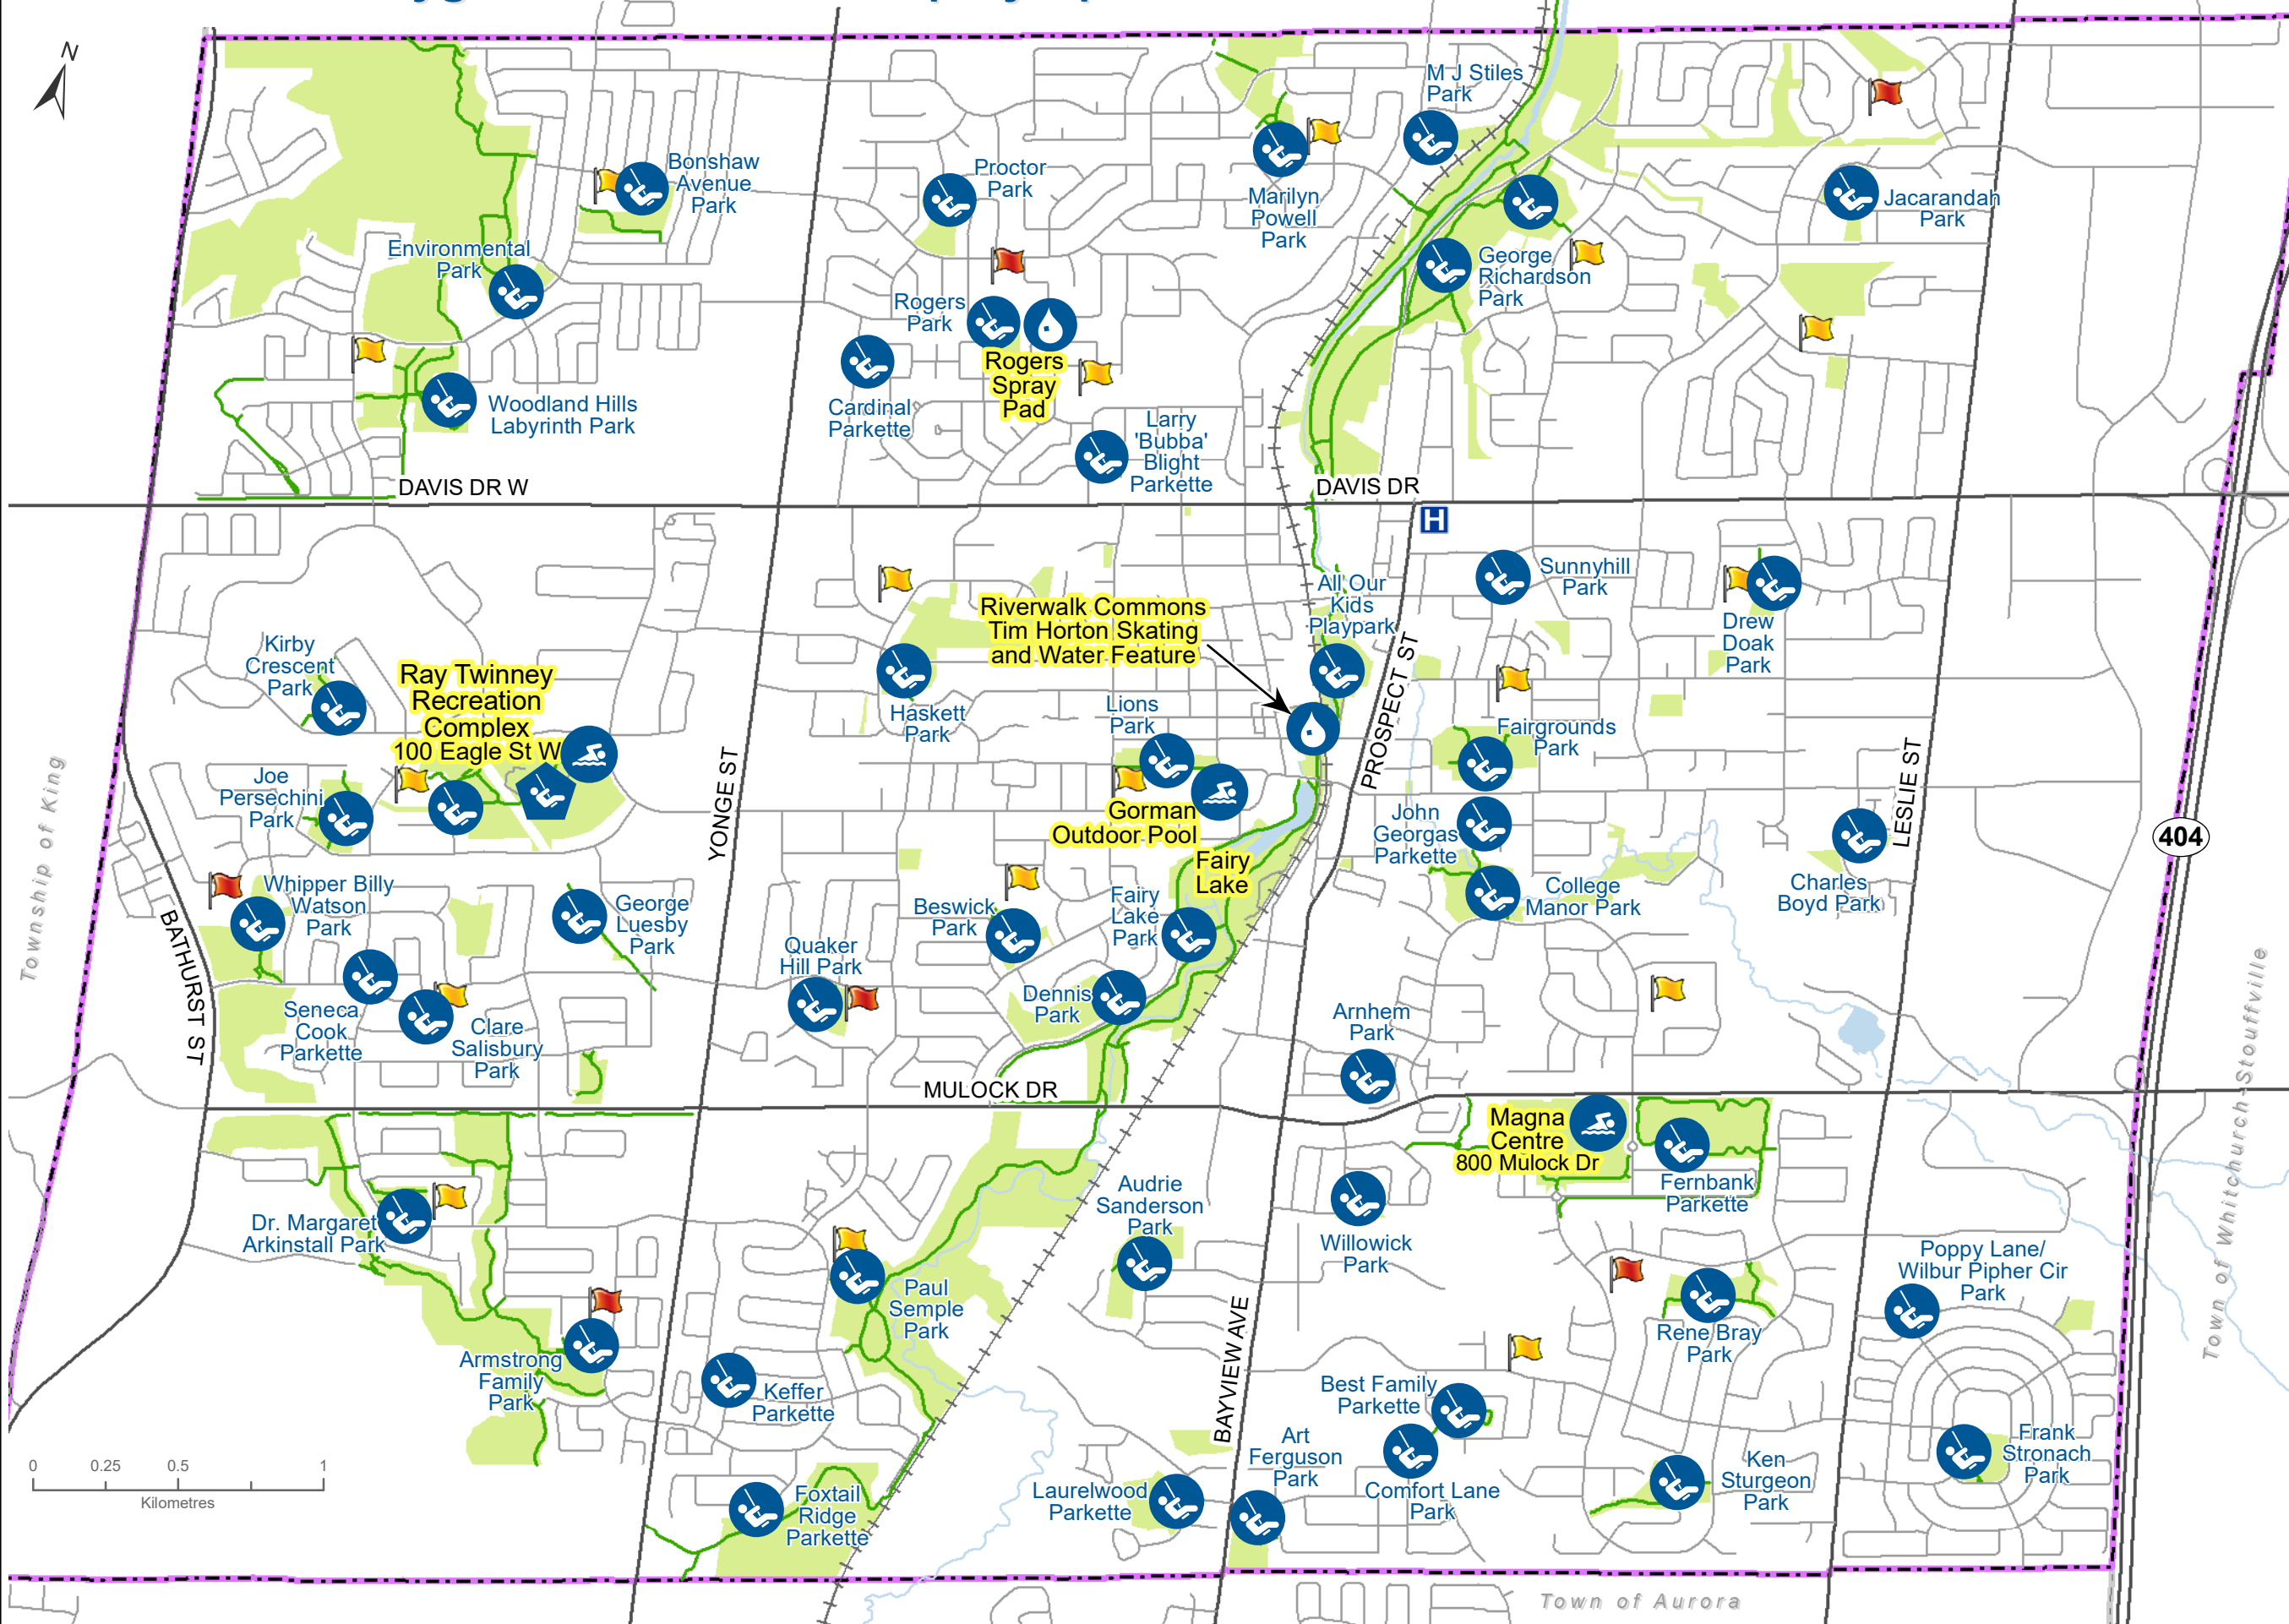

Newmarket Playgrounds, Pools and Spray/Splash Pads

Town of East Gwillimbury

1. **Legend**
2. Playground
   - Indoor Playground
   - Pool
   - Spray/Splash Pad
   - **Elementary Schools**
   - Public
   - Separate
   - Trail
   - Park/Open Space
   - Major Road
   - Road
   - Railway
   - Municipal Boundary

Visit www.newmarket.ca for more information about our parks, playgrounds and other opportunities for fun!