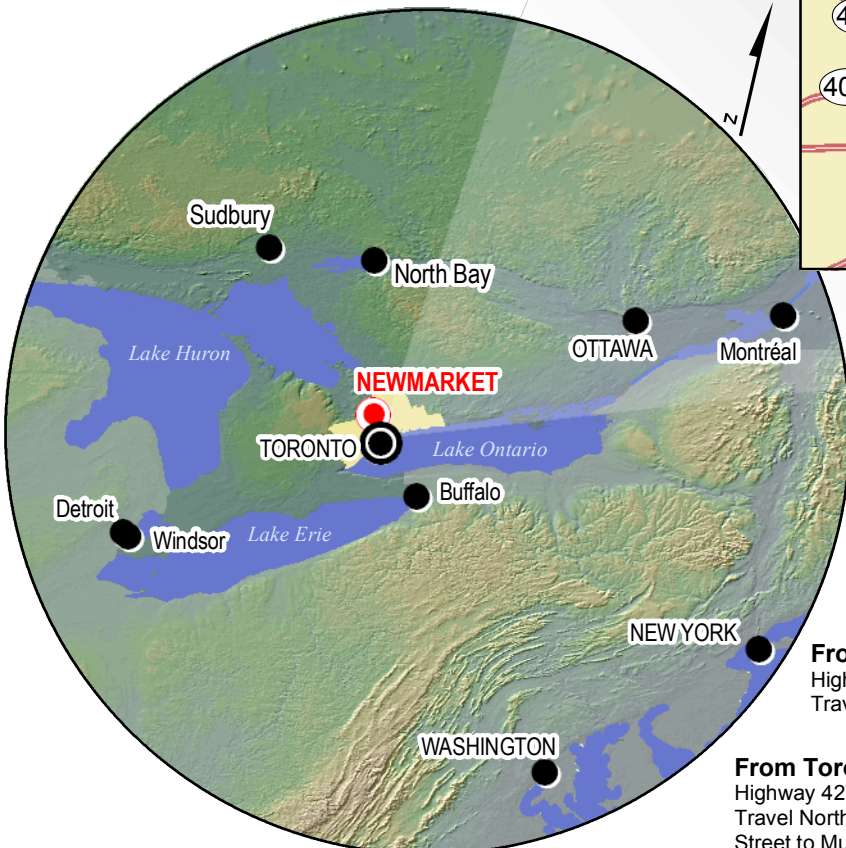

Getting Here...

Directions to The Town of Newmarket Municipal Offices: 395 Mulock Drive

From Points North:

Highway 400 South to Highway 9. Travel East on Highway 9 (turns into Davis Drive) to Yonge Street. Travel South on Yonge Street to Mulock Drive. Travel East on Mulock Drive to 395, located on the North side of Mulock Drive

From Points Southeast:

Highways 401 or 407 to Highway 404 North. Travel North on Highway 404 to Vivian Road/Mulock Drive exit. Travel West on Mulock Drive to 395 Mulock Drive, located on the North side of Mulock Drive.

From Points Southwest:

Highways 401 or 407 to Highway 400 North to Highway 9. Travel East on Highway 9 (turns into Davis Drive) to Yonge Street. Travel South on Yonge Street to Mulock Drive. Travel East on Mulock Drive to 395, located on the North side of Mulock Drive.

From Toronto Pearson International Airport:

Highway 427 North to Highway 407 East **or** Highway 409 East to Highway 401 East. Highway 401 or 407 East to Highway 400 North. Travel North on Highway 400 to Highway 9. Travel East on Highway 9 (turns into Davis Drive) to Yonge Street. Travel South on Yonge Street to Mulock Drive. Travel East on Mulock Drive to 395 on the North side of Mulock Drive.