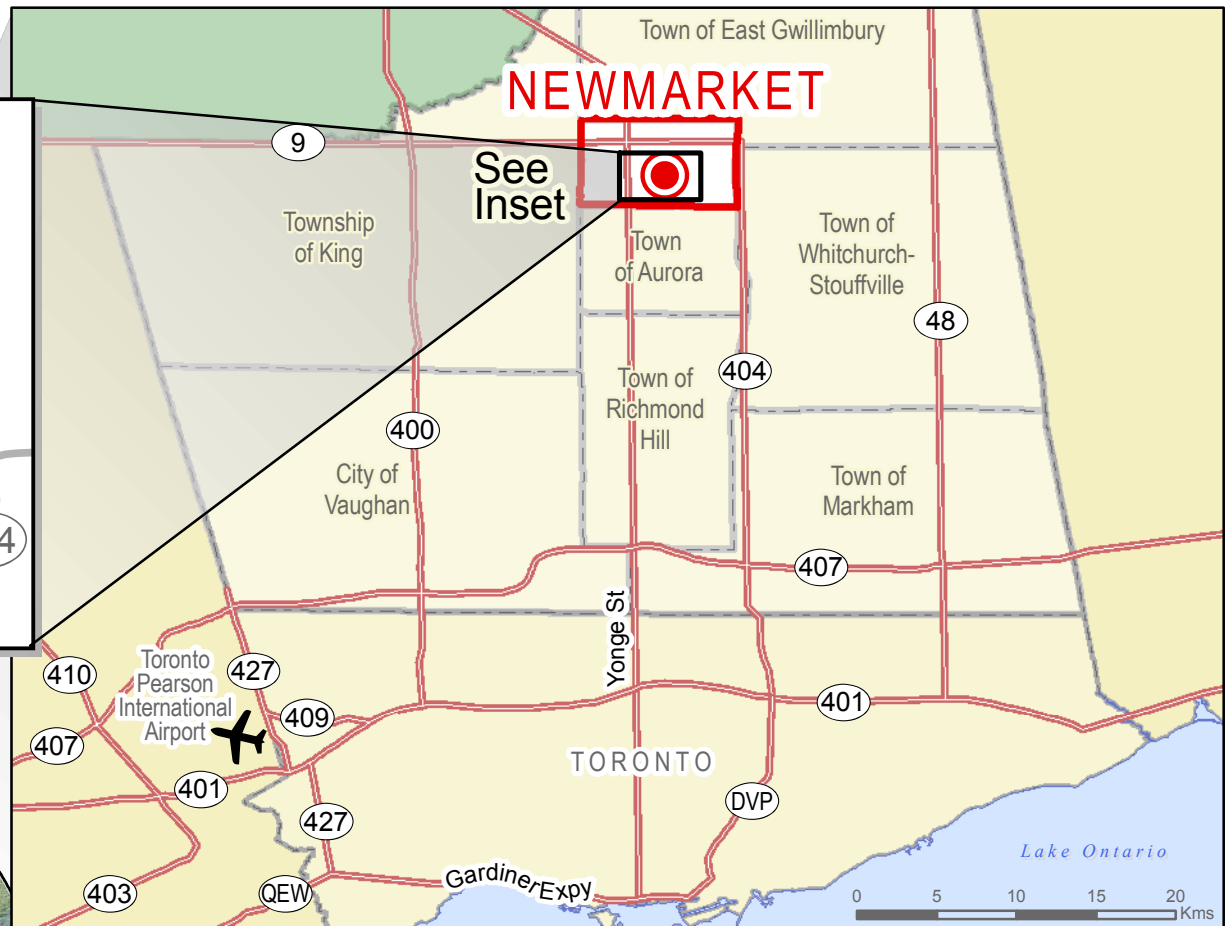

Getting Here...

Directions to The Town of Newmarket Municipal Offices: 395 Mulock Drive

From Points North:

Highway 400 South to Highway 9. Travel East on Highway 9 (turns into Davis Drive) to Yonge Street. Travel South on Yonge Street to Mulock Drive. Travel East on Mulock Drive to 395, located on the North side of Mulock Drive

From Points Southeast:

Highways 401 or 407 to Highway 404 North. Travel North on Highway 404 to Vivian Road/Mulock Drive exit. Travel West on Mulock Drive to 395 Mulock Drive, located on the North side of Mulock Drive.

From Points Southwest:

Highways 401 or 407 to Highway 400 North to Highway 9. Travel East on Highway 9 (turns into Davis Drive) to Yonge Street. Travel South on Yonge Street to Mulock Drive. Travel East on Mulock Drive to 395, located on the North side of Mulock Drive.

From Toronto Pearson International Airport:

Highway 427 North to Highway 407 East **or** Highway 409 East to Highway 401 East. Highway 401 or 407 East to Highway 400 North. Travel North on Highway 400 to Highway 9. Travel East on Highway 9 (turns into Davis Drive) to Yonge Street. Travel South on Yonge Street to Mulock Drive. Travel East on Mulock Drive to 395 on the North side of Mulock Drive.