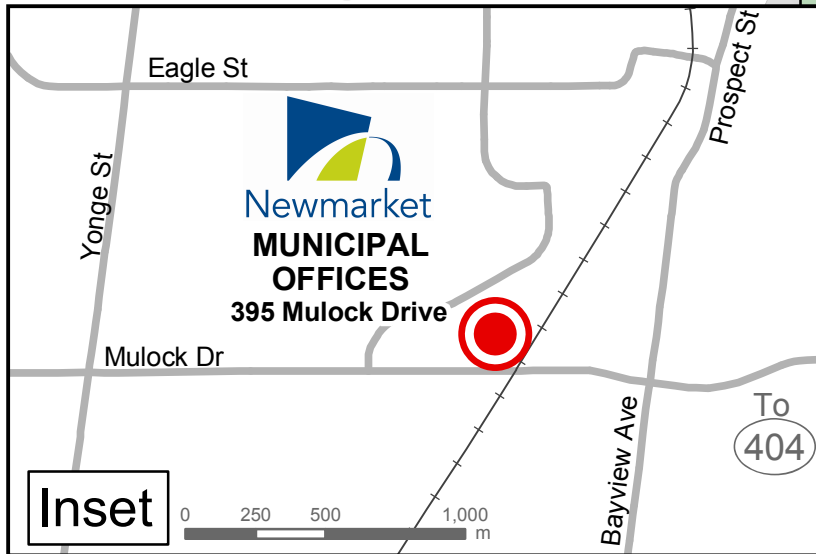

Getting Here...

Directions to The Town of Newmarket Municipal Offices: 395 Mulock Drive

From Points North:

Highway 400 South to Highway 9. Travel East on Highway 9 (turns into Davis Drive) to Yonge Street. Travel South on Yonge Street to Mulock Drive. Travel East on Mulock Drive to 395, located on the North side of Mulock Drive

From Points Southeast:

Highways 401 or 407 to Highway 404 North. Travel North on Highway 404 to Vivian Road/Mulock Drive exit. Travel West on Mulock Drive to 395 Mulock Drive, located on the North side of Mulock Drive.

From Points Southwest:

Highways 401 or 407 to Highway 400 North to Highway 9. Travel East on Highway 9 (turns into Davis Drive) to Yonge Street. Travel South on Yonge Street to Mulock Drive. Travel East on Mulock Drive to 395, located on the North side of Mulock Drive.